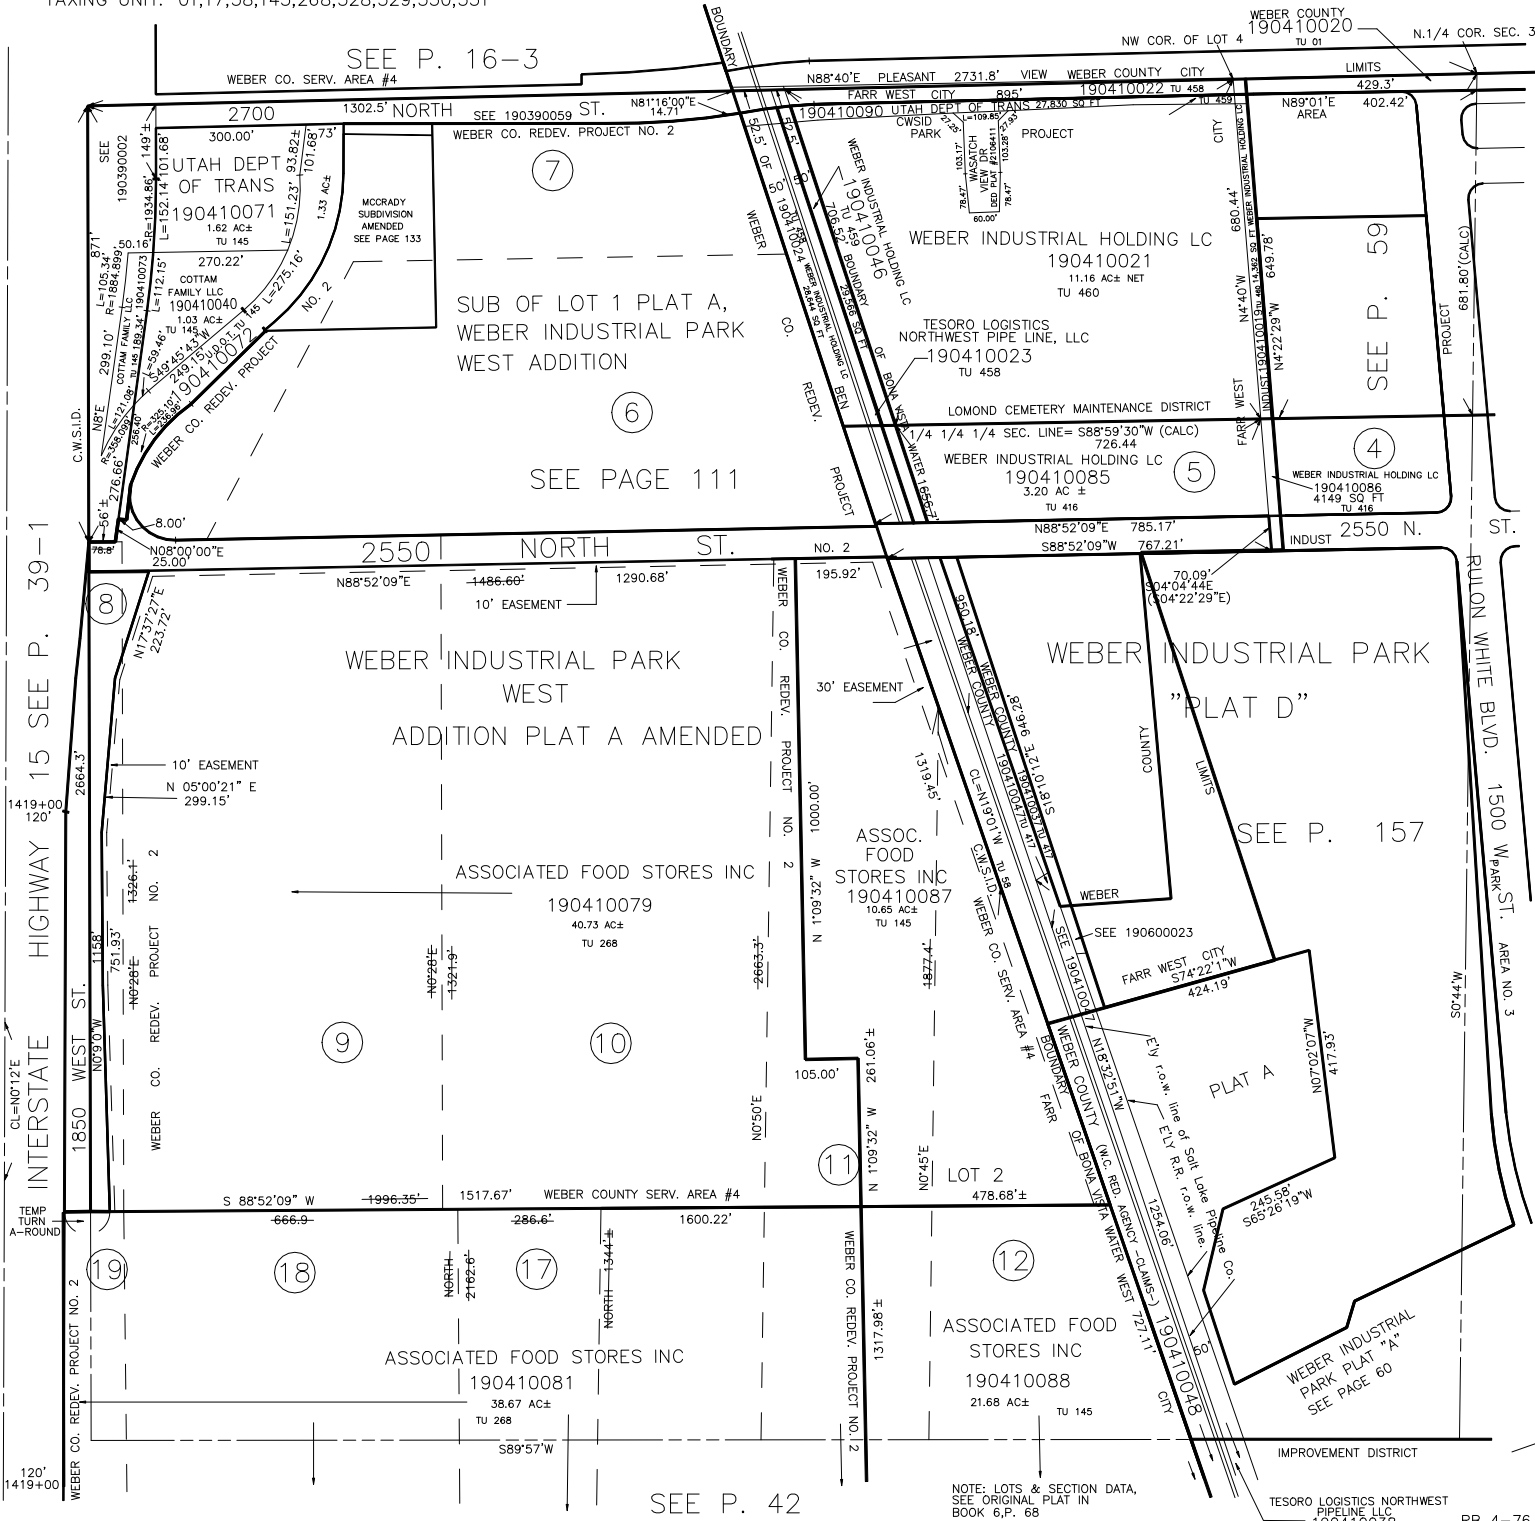

N.W. 1/4
SECTION 36, T.7N., R.2W., S.L.B.&M.

PREFIX: 19-041

IN TOWN OF PLEASANT VIEW & FARR WEST CITY

TAXING UNIT: 01,17,58,145,268,328,329,330,331

SCALE 1" = 200'

SEE P. 16-3